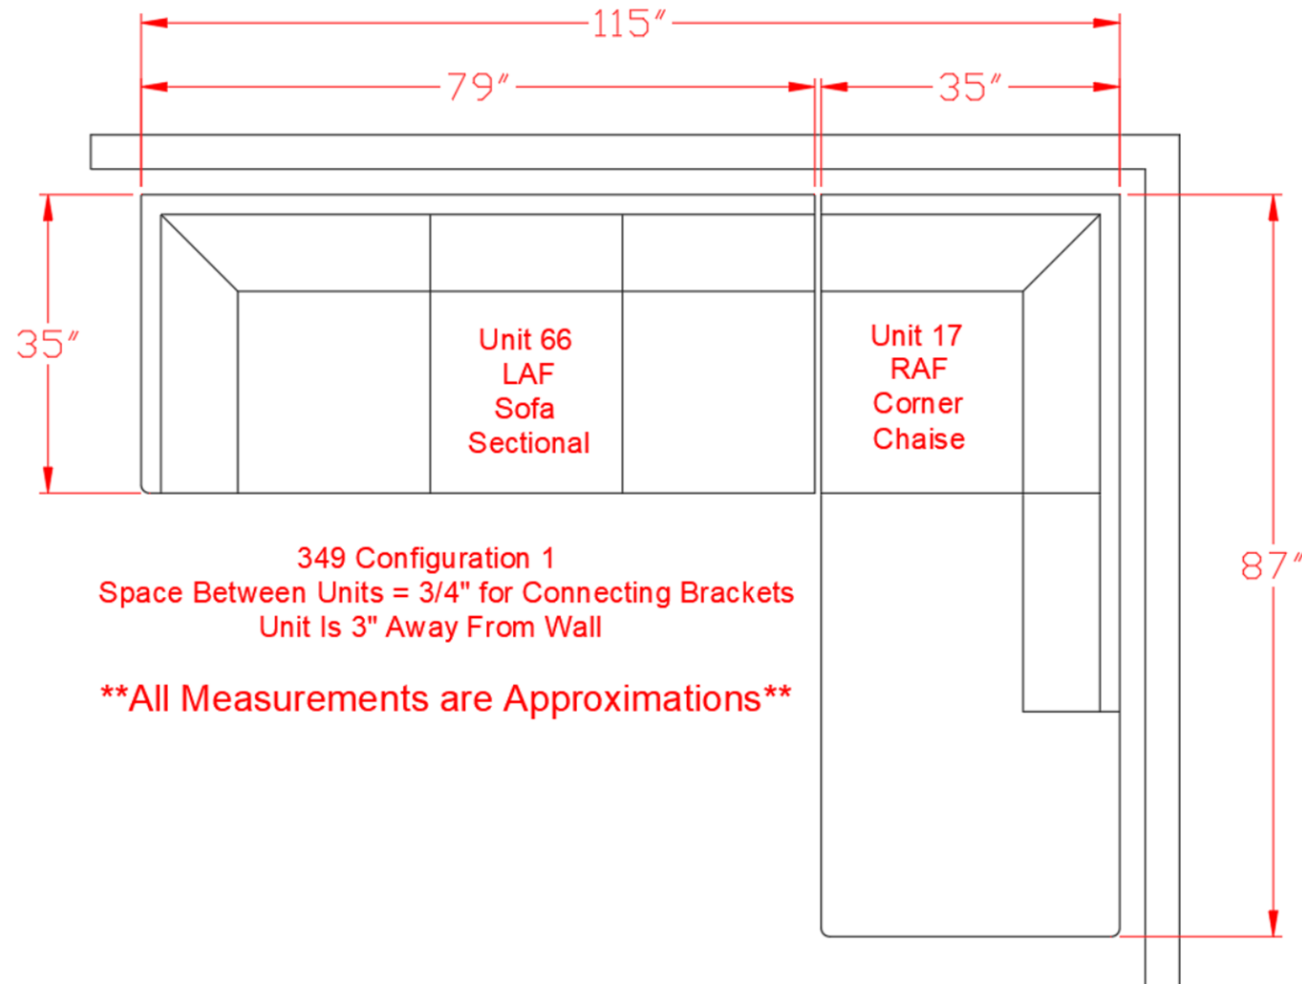

# 3492767

Call Out	Description
● (Red)	Blown Fiber
● (Yellow)	Cushion Chaise Pad - top Pad
● (Green)	Cushion Foam
● (Yellow)	KD Component
● (Blue)	Cover

**POLY COLOR MAY VARY**

499

400

361

46

433

170

**349 SECTIONAL  
DIMENSIONS  
2 PIECE  
CONFIGURATION**

**349 SECTIONAL  
DIMENSIONS  
2 PIECE  
CONFIGURATION**