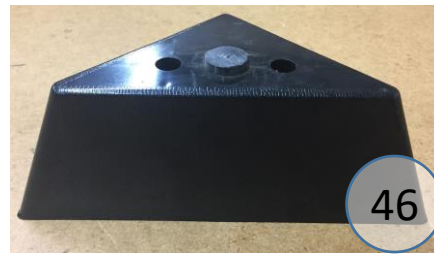

# 3492767

Call Out	Description
● (Red)	Blown Fiber
● (Yellow)	Cushion Chaise Pad - top Pad
● (Green)	Cushion Foam
● (Yellow)	KD Component
● (Blue)	Cover

**POLY COLOR MAY VARY**

499

400

361

46

433

170

**349 SECTIONAL  
DIMENSIONS  
2 PIECE  
CONFIGURATION**

**349 SECTIONAL  
DIMENSIONS  
2 PIECE  
CONFIGURATION**