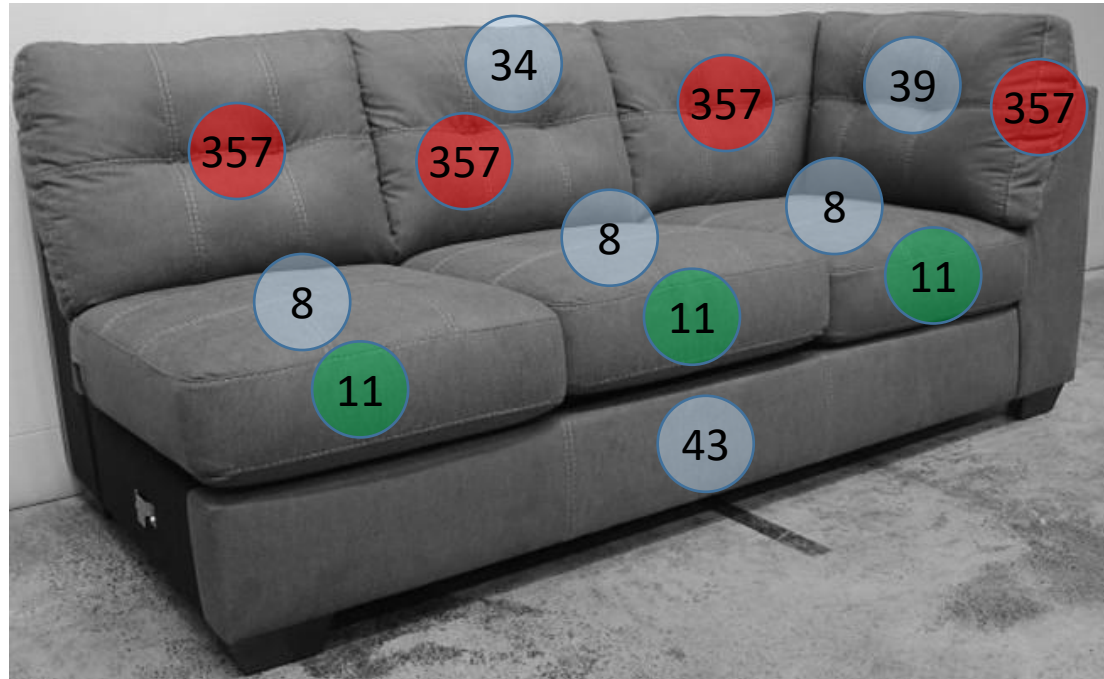

# 3492767

Call Out	Description
● (Red)	Blown Fiber
● (Yellow)	Cushion Chaise Pad - top Pad
● (Green)	Cushion Foam
● (Yellow)	KD Component
● (Blue)	Cover

**POLY COLOR MAY VARY**

499

400

361

46

433

170

**349 SECTIONAL  
DIMENSIONS  
2 PIECE  
CONFIGURATION**

**349 SECTIONAL  
DIMENSIONS  
2 PIECE  
CONFIGURATION**