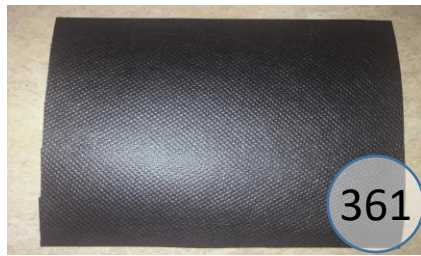

# 3492767

Call Out	Description
● (Red)	Blown Fiber
● (Yellow)	Cushion Chaise Pad - top Pad
● (Green)	Cushion Foam
● (Yellow)	KD Component
● (Blue)	Cover

**POLY COLOR MAY VARY**

499

400

361

46

433

170

**349 SECTIONAL  
DIMENSIONS  
2 PIECE  
CONFIGURATION**

**349 SECTIONAL  
DIMENSIONS  
2 PIECE  
CONFIGURATION**